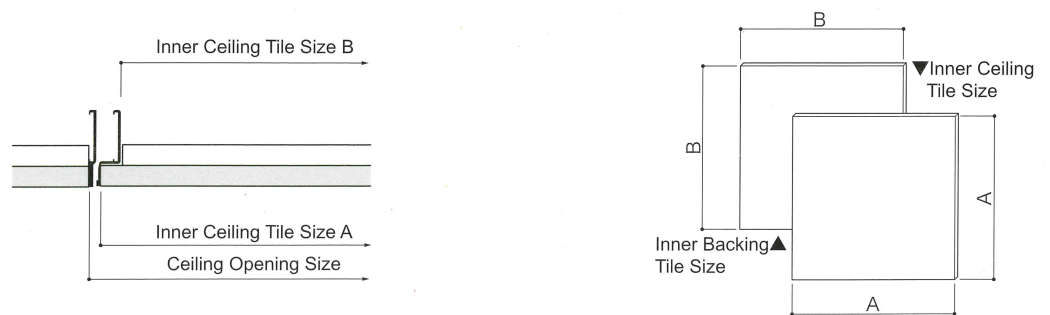

▲Standard Slide Lock

▲Key Lock

SPECIFICATION

Inside Frame / Outside Frame /  
 Adjustable Angle  
 Extruded Aluminium with  
 Anodised Finish (A6063S-T5)

White Colour Anodised Finish

Colour : Ivory White  
 Size : 454 Only  
 Model Name : HHMMII454W

Size (mm)

| SIZE                      | TYPE | HHMM II -303<br>(HHMMII-K303) | HHMM II -3060<br>(HHMMII-K3060) | HHMM II -454<br>(HHMMII-K454) | HHMM II-606<br>(HHMMII-K606) |
|---------------------------|------|-------------------------------|---------------------------------|-------------------------------|------------------------------|
| Standard Size             |      | 303×303                       | 303×606                         | 454×454                       | 606×606                      |
| Ceiling Opening Size      |      | 303×303                       | 303×606                         | 454×454                       | 606×606                      |
| Inner Ceiling Tile Size A |      | 288×288                       | 288×591                         | 439×439                       | 591×591                      |
| Inner Ceiling Tile Size B |      | 262×262                       | 262×565                         | 413×413                       | 565×565                      |