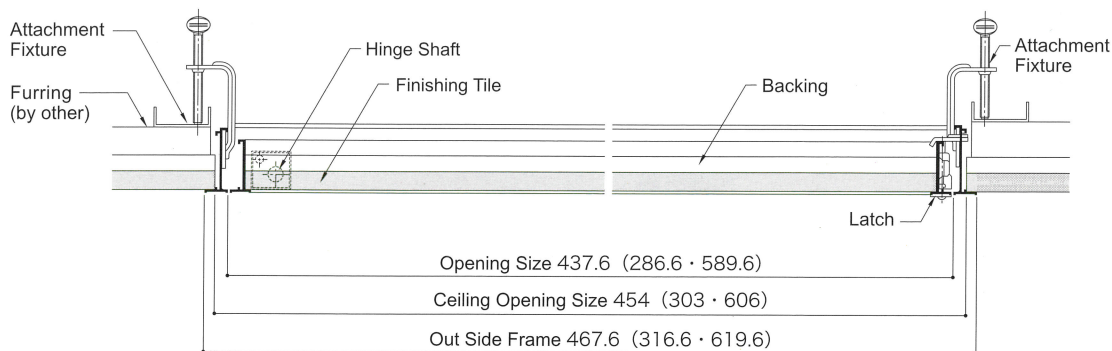

Size (mm)

| SIZE                      | TYPE | HHMM II -303<br>(HHMMII-K303) | HHMM II -3060<br>(HHMMII-K3060) | HHMM II -454<br>(HHMMII-K454) | HHMM II-606<br>(HHMMII-K606) |
|---------------------------|------|-------------------------------|---------------------------------|-------------------------------|------------------------------|
| Standard Size             |      | 303×303                       | 303×606                         | 454×454                       | 606×606                      |
| Ceiling Opening Size      |      | 303×303                       | 303×606                         | 454×454                       | 606×606                      |
| Inner Ceiling Tile Size A |      | 288×288                       | 288×591                         | 439×439                       | 591×591                      |
| Inner Ceiling Tile Size B |      | 262×262                       | 262×565                         | 413×413                       | 565×565                      |

● ( ) for Key Lock Model

HI HATCH  
**SE**  
 STANDARD TYPE

Hi-Hatch is valued highly suitable for Public Facility  
 Certificate No. 971-02600507

SECTION DETAIL S = 1:5

DETAIL

MESUREMENT DETAIL

▲Standard Turn Lock