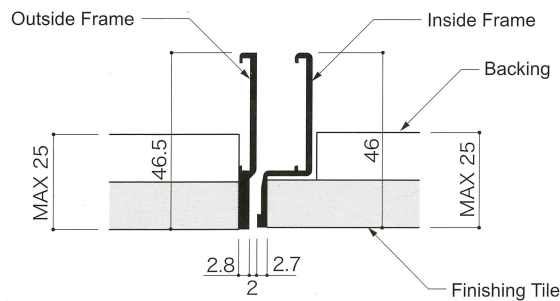

HI HATCH
MMII
CONCEAL TYPE

Hi-Hatch is valued highly suitable for Public Facility
Certificate No. 971-02600507

SECTION DETAIL S = 1:5

DETAIL

MESUREMENT DETAIL

▲Standard Slide Lock

▲Key Lock

SPECIFICATION

Inside Frame / Outside Frame /
Adjustable Angle
Extruded Aluminium with
Anodised Finish (A6063S-T5)

White Colour Anodised Finish

Colour : Ivory White
Size : 454 Only
Model Name : HHMMII454W

Size (mm)

SIZE	TYPE	HHMM II -303 (HHMMII-K303)	HHMM II -3060 (HHMMII-K3060)	HHMM II -454 (HHMMII-K454)	HHMM II-606 (HHMMII-K606)
Standard Size		303×303	303×606	454×454	606×606
Ceiling Opening Size		303×303	303×606	454×454	606×606
Inner Ceiling Tile Size A		288×288	288×591	439×439	591×591
Inner Ceiling Tile Size B		262×262	262×565	413×413	565×565

● ( ) for Key Lock Model