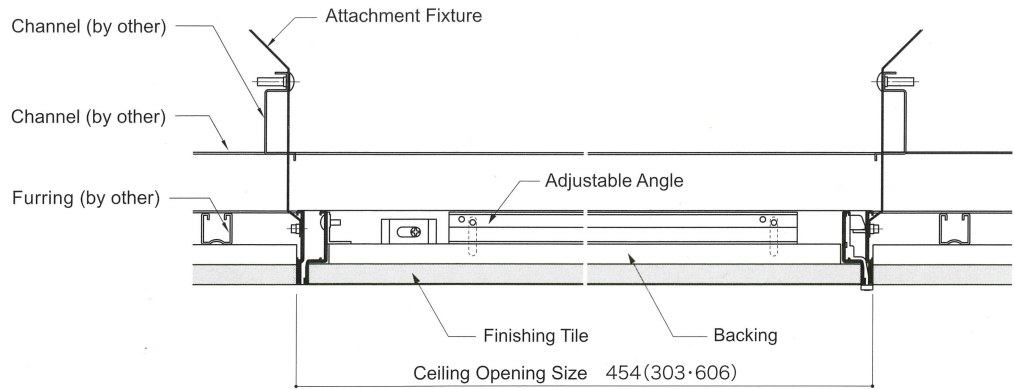

# Hi hatch

点検口

NAKA

HI HATCH  
**MMII**  
 CONCEAL TYPE

Hi-Hatch is valued highly suitable for Public Facility  
 Certificate No. 971-02600507

SECTION DETAIL S = 1:5

DETAIL

MESUREMENT DETAIL

▲Standard Slide Lock

▲Key Lock

SPECIFICATION

Inside Frame / Outside Frame /  
 Adjustable Angle  
 Extruded Aluminium with  
 Anodised Finish (A6063S-T5)

White Colour Anodised Finish

Colour : Ivory White  
 Size : 454 Only  
 Model Name : HHMMII454W

Size (mm)

| SIZE                      | TYPE | HHMM II -303<br>(HHMMII-K303) | HHMM II -3060<br>(HHMMII-K3060) | HHMM II -454<br>(HHMMII-K454) | HHMM II-606<br>(HHMMII-K606) |
|---------------------------|------|-------------------------------|---------------------------------|-------------------------------|------------------------------|
| Standard Size             |      | 303×303                       | 303×606                         | 454×454                       | 606×606                      |
| Ceiling Opening Size      |      | 303×303                       | 303×606                         | 454×454                       | 606×606                      |
| Inner Ceiling Tile Size A |      | 288×288                       | 288×591                         | 439×439                       | 591×591                      |
| Inner Ceiling Tile Size B |      | 262×262                       | 262×565                         | 413×413                       | 565×565                      |