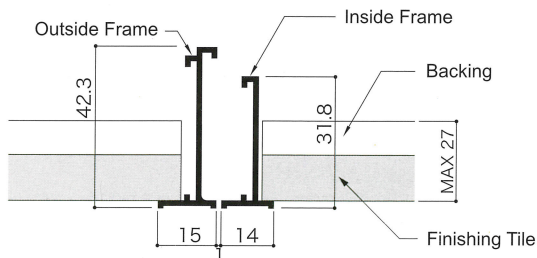

HI HATCH
SE
STANDARD TYPE

Hi-Hatch is valued highly suitable for Public Facility
Certificate No. 971-02600507

SECTION DETAIL S = 1:5

DETAIL

MESUREMENT DETAIL

▲Standard Turn Lock

▲Key Lock

SPECIFICATION

Inside Frame / Outside Frame
Extruded Aluminium with
Anodised Finish (A6063S-T5)

White Colour Anodised Finish

Colour : Silky White
Size : 303, 454, 606
Model Name : HHSE-303W·454W·606W

		Size (mm)			
SIZE	TYPE	HHSE-303 (HHSE-K303)	HHSE-3060 (HHSE-K3060)	HHSE-454 (HHSE-K454)	HHSE-606 (HHSE-K606)
Standard Size		303×303	303×606	454×454	606×606
Ceiling Opening Size		305×305	305×608	456×456	608×608
Inner Ceiling Tile Size A		264×264	264×567	415×415	567×567
Inner Ceiling Tile Size B		264×264	264×567	415×415	567×567

● ( ) for Key Lock Model