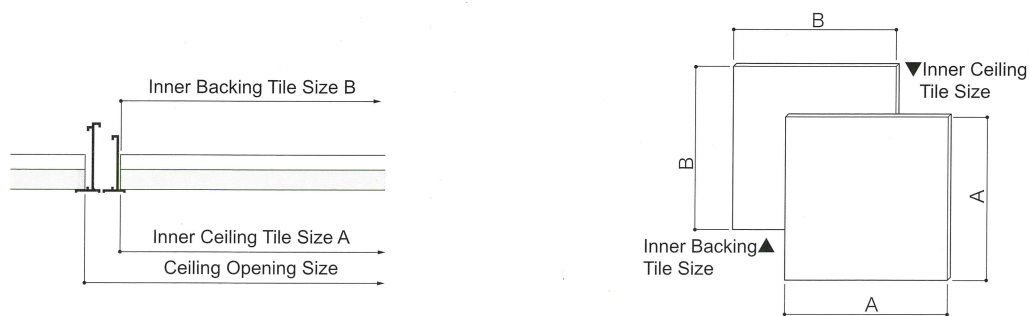

MESUREMENT DETAIL

▲Standard Turn Lock

▲Key Lock

SPECIFICATION

Inside Frame / Outside Frame
Extruded Aluminium with
Anodised Finish (A6063S-T5)

White Colour Anodised Finish

Colour : Silky White
Size : 303, 454, 606
Model Name : HHSE-303W·454W·606W

		Size (mm)			
SIZE	TYPE	HHSE-303 (HHSE-K303)	HHSE-3060 (HHSE-K3060)	HHSE-454 (HHSE-K454)	HHSE-606 (HHSE-K606)
Standard Size		303×303	303×606	454×454	606×606
Ceiling Opening Size		305×305	305×608	456×456	608×608
Inner Ceiling Tile Size A		264×264	264×567	415×415	567×567
Inner Ceiling Tile Size B		264×264	264×567	415×415	567×567

● ( ) for Key Lock Model